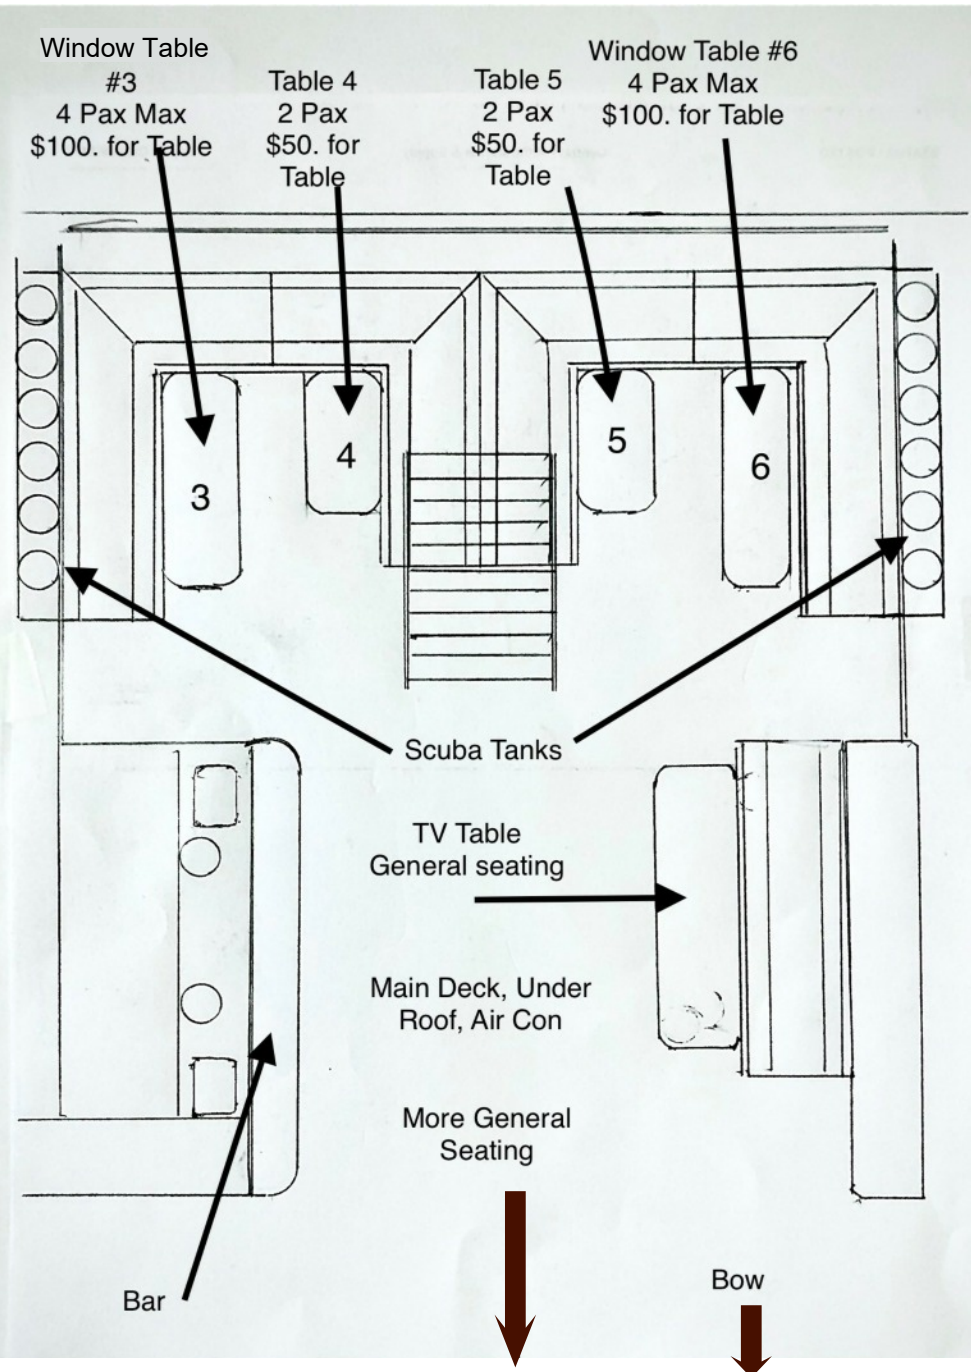

## PREMIUM MAIN DECK SEATING

Due to Covid19 Hula Girl is operating at 50% capacity. For your safety we now have assigned seating. This is your opportunity to choose premium tables that will remain your personal space throughout the trip.