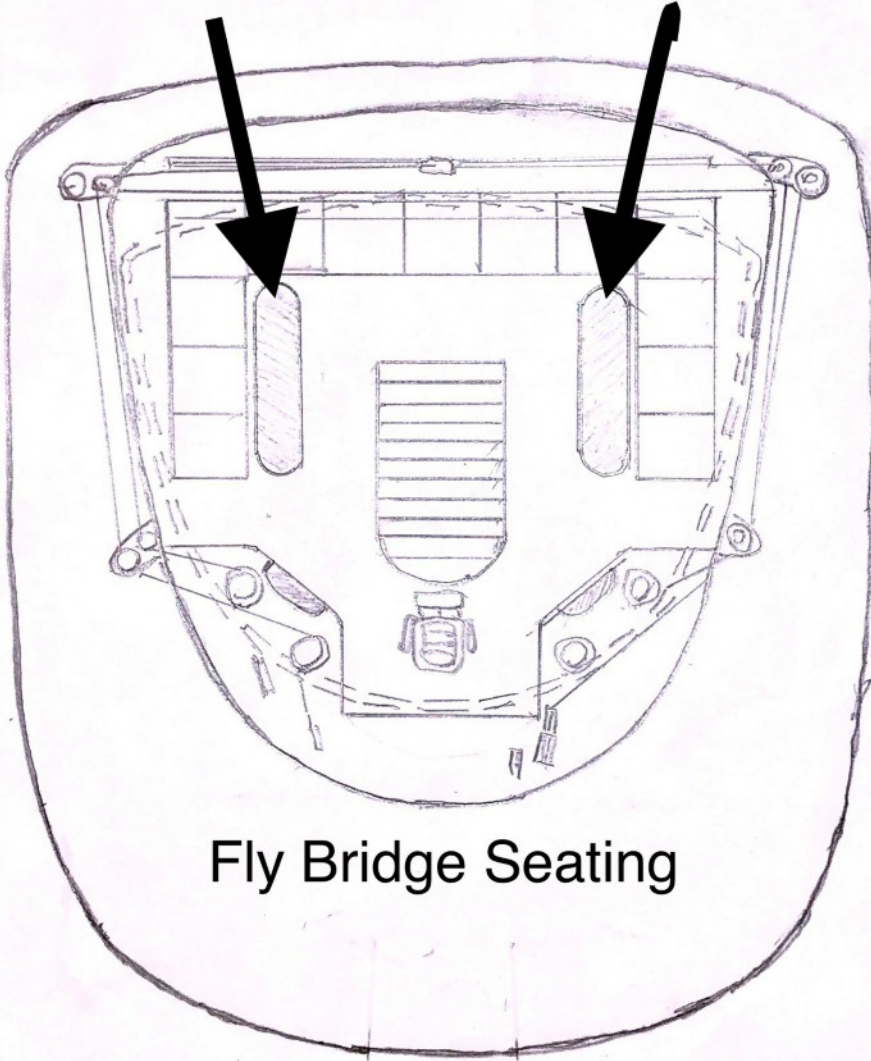

## PREMIUM FLY BRIDGE SEATING

5 Max Per Table

Table # 1

Table # 2

Fly Bridge Seating

\$200.00 Per Table Premium Upgrade

Due to Covid19 Hula Girl is operating at 50% capacity. For your safety we now have assigned seating. This is your opportunity to choose premium tables that will remain your personal space throughout the trip.